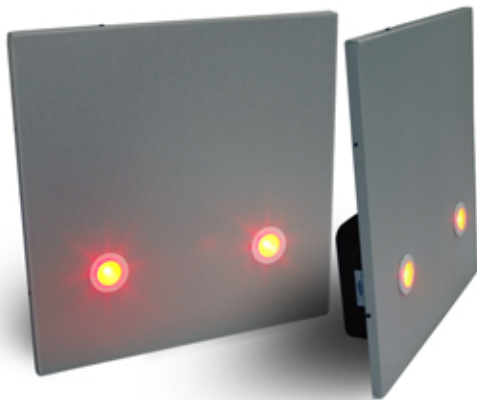

FIREHOUSEALERTING

LED/Speaker
Lights

LED Light Strips

APS-DISL

A customized Bogen CSD2x2U with two high-flux 12-24VDC LED lights flush-mounted on the speaker's surface. Speaker includes multiple wattage 25v/70v speaker taps.

APS-FCSL

A customized Atlas SD72W with one high-flux 12-24VDC LED light flush-mounted on the speaker's surface. Speaker includes multiple wattage 25v/70v speaker taps.

APS-LEDST

Flexible LED strips in varying lengths. Ceiling or wall-mounted. Works well in dorms and hallways where existing speakers are located.