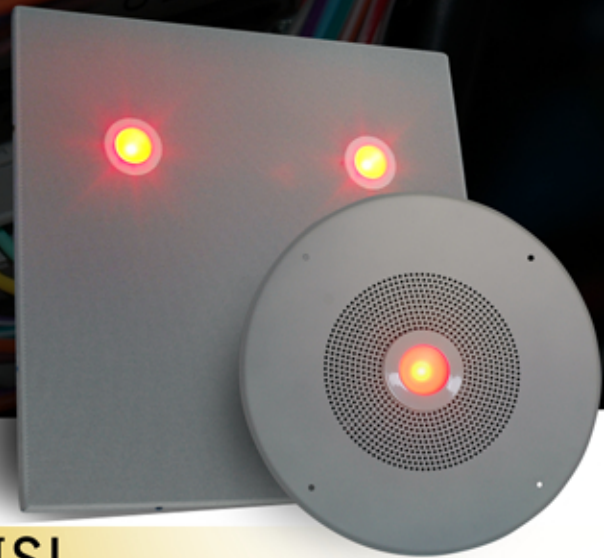

FIREHOUSEALERTING

LED/Speaker
Lights

LED Light Strips

APS-DISL

A customized Bogen CSD2x2U with two high-flux 12-24VDC LED lights flush-mounted on the speaker's surface. Speaker includes multiple wattage 25v/70v speaker taps.

APS-FCSL

A customized Atlas SD72W with one high-flux 12-24VDC LED light flush-mounted on the speaker's surface. Speaker includes multiple wattage 25v/70v speaker taps.

APS-LEDST

Flexible LED strips in varying lengths. Ceiling or wall-mounted. Works well in dorms and hallways where existing speakers are located.